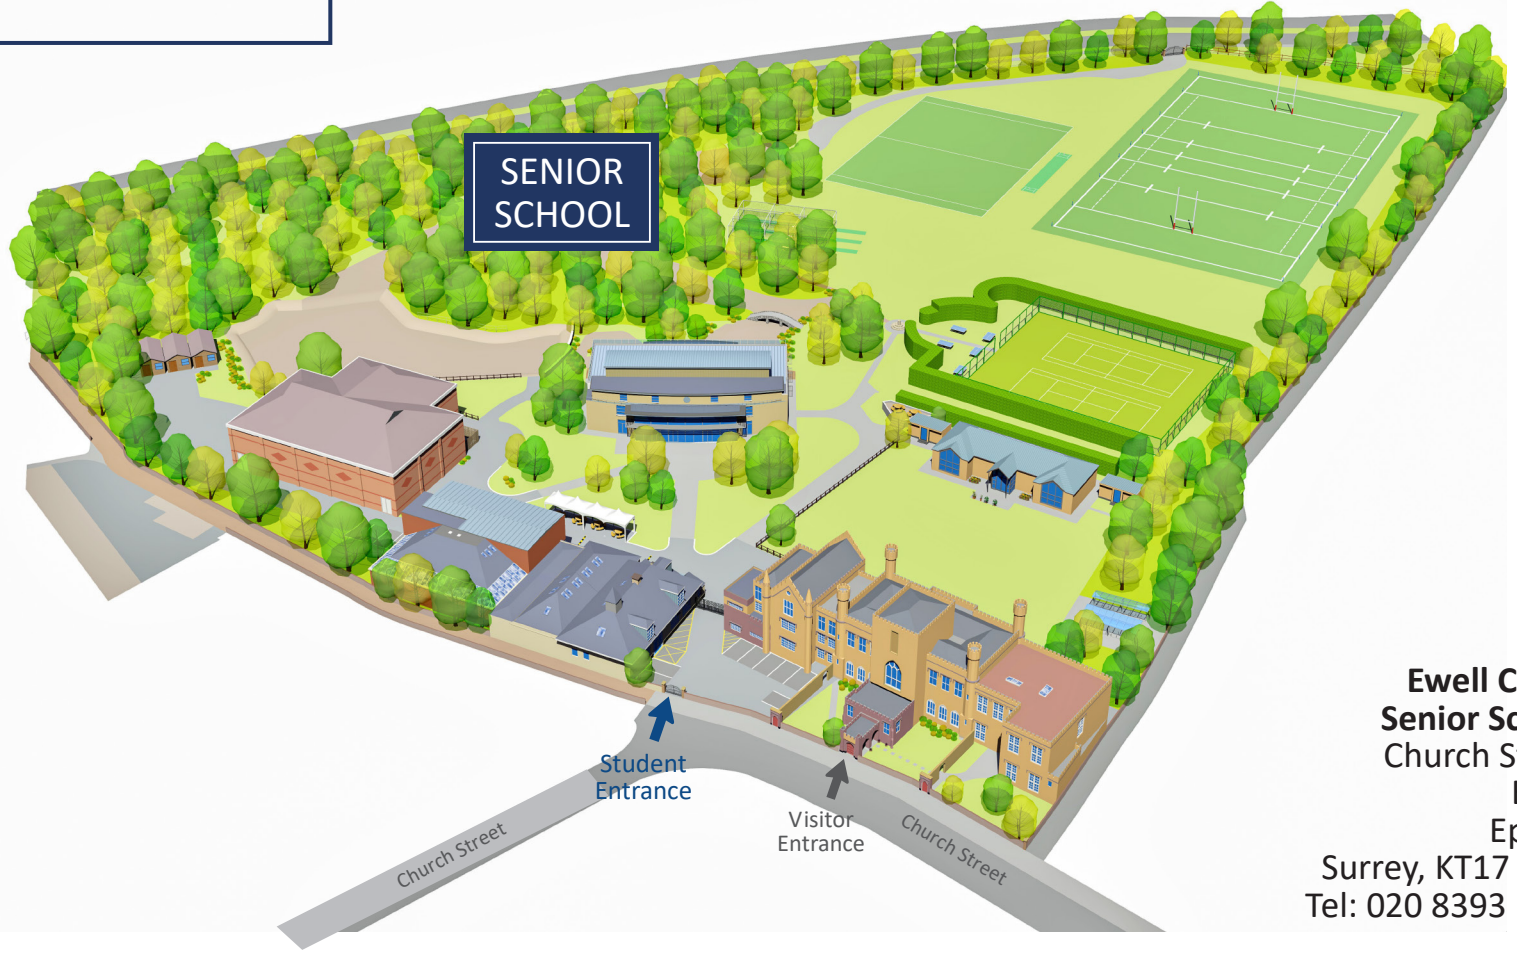

EARLY YEARS

SENIOR SCHOOL

Ewell Castle Senior School
Church Street
Ewell
Epsom
Surrey, KT17 2AW
Tel: 020 8393 1413