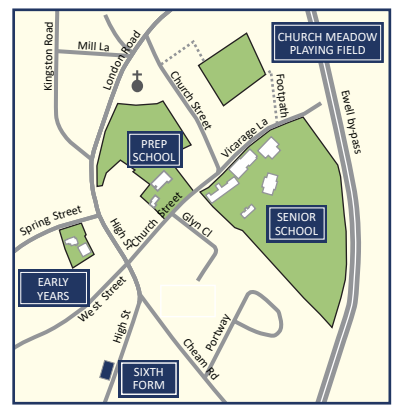

PREP SCHOOL

Ewell Castle Preparatory School
Glyn House
11 Church Street
Ewell
Epsom
Surrey, KT17 2AP
Tel: 020 8394 3579

SIXTH FORM

Fitzalan House
62 High Street
Ewell
KT17 1RL

Ewell Castle Early Years
Foundation Stage
Chessington Lodge
Spring Street
Ewell
Epsom
Surrey, KT17 1TZ