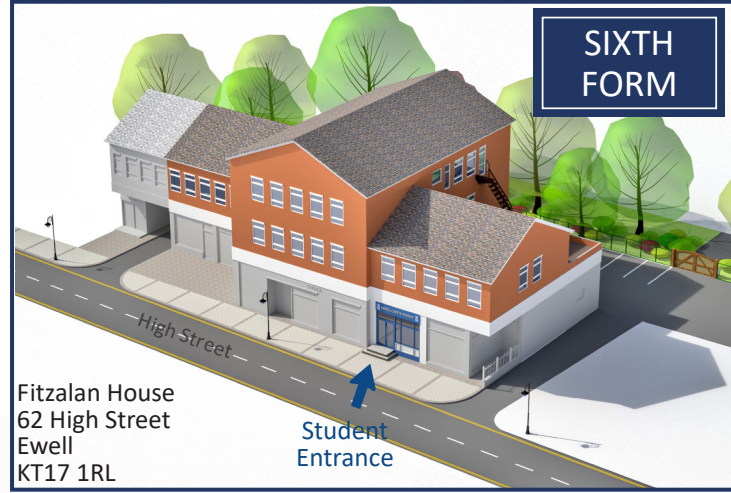

SIXTH FORM

Fitzalan House
62 High Street
Ewell
KT17 1RL